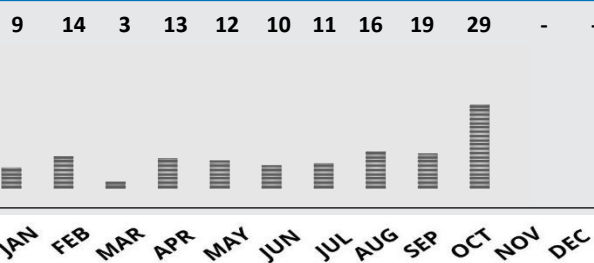

### Type of reaction - Condemnation

0  
By a public officer

0  
Religious leader

0  
Civil society

0  
Protest

0  
Removal of consequences

0  
Other

In OCTOBER 2022

### INSTITUTIONAL RESPONSE:

Found perpetrators..... 0  
Criminal charges..... 1  
Misdemeanor charges..... 0  
Ongoing trials..... 0

Total number of incidents in 2022: 136