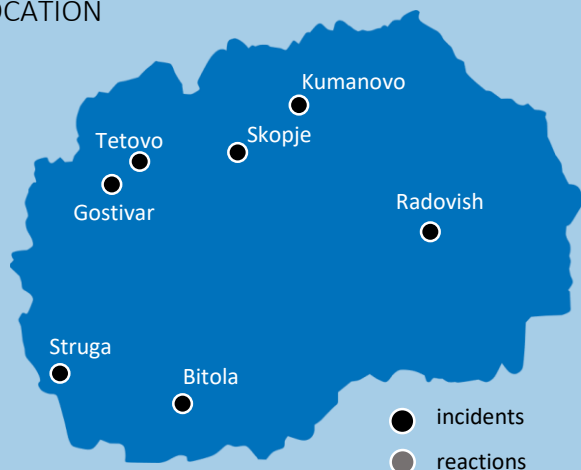

1  
Endangering safety

0  
Causing hate, discord or intolerance

\*The total number of incidents does not necessarily coincide with the type of incidents and/or the percent regarding victims' characteristics, because several incidents may include various violations and may have happened on more than one ground.

### INCIDENTS' LOCATION

Skopje – 22  
Tetovo – 2  
Radovish – 1  
Gostivar – 1  
Bitola – 1  
Struga – 1  
Kumanovo - 1